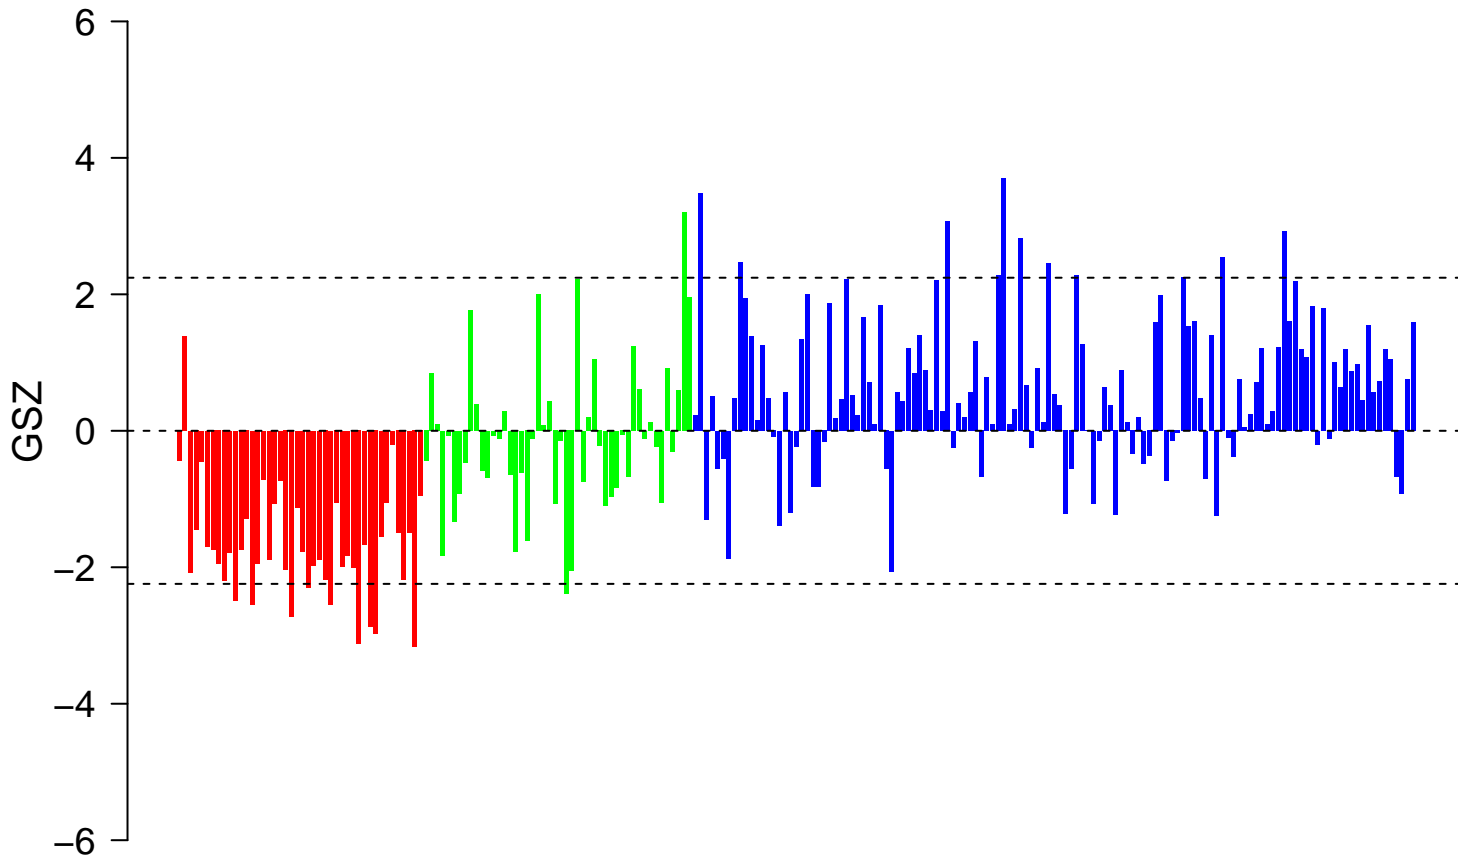

BAFNA_MUC4_TARGETS_UP

BAFNA_MUC4_TARGETS_UP

■ on
■ -
□ off

BAFNA_MUC4_TARGETS_UP