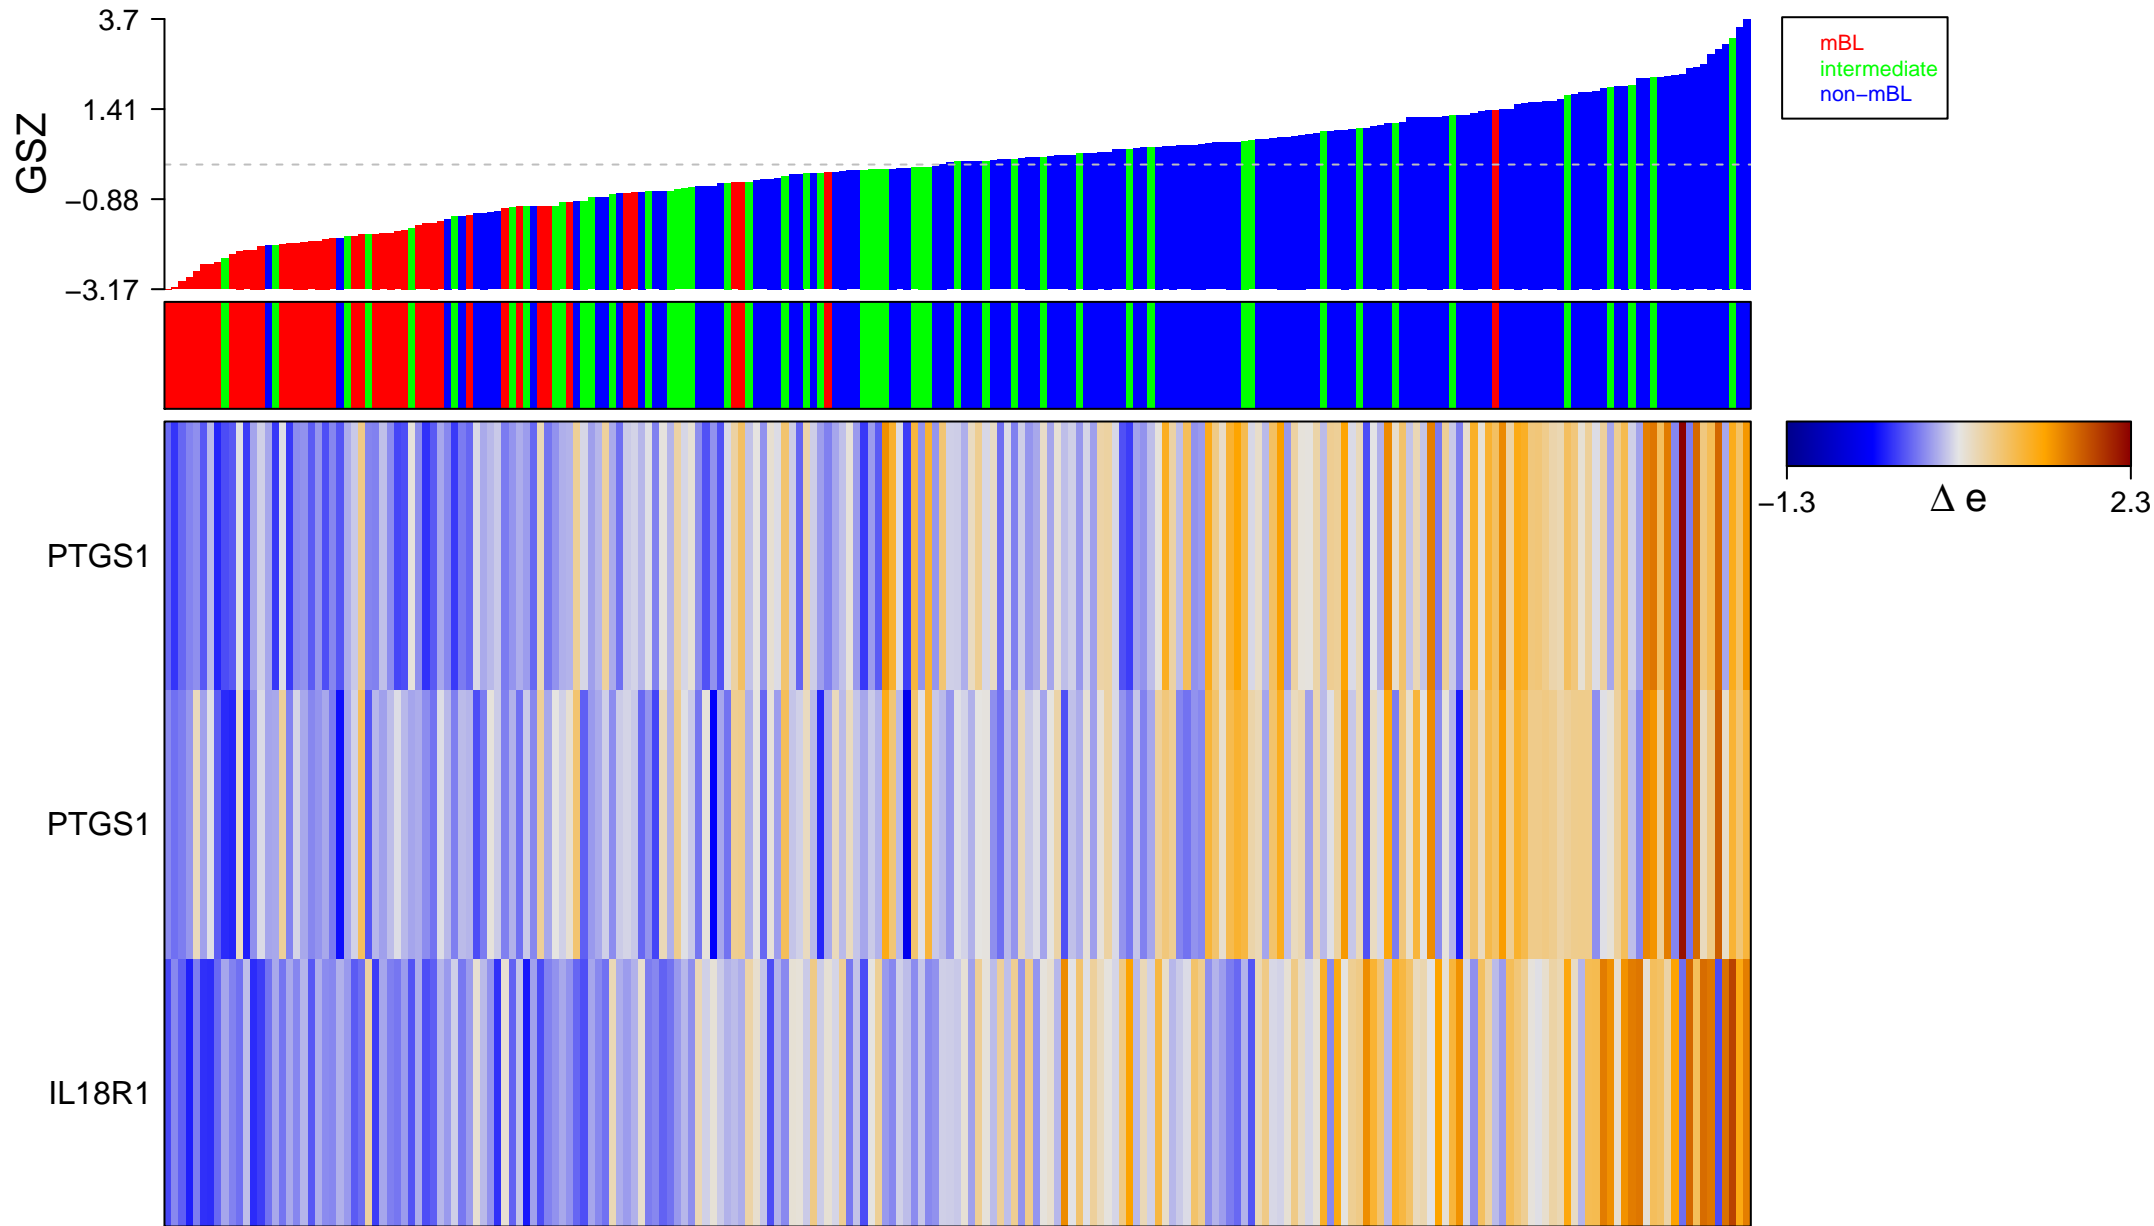

BAFNA_MUC4_TARGETS_UP

BAFNA_MUC4_TARGETS_UP

■ on
■ -
□ off

BAFNA_MUC4_TARGETS_UP